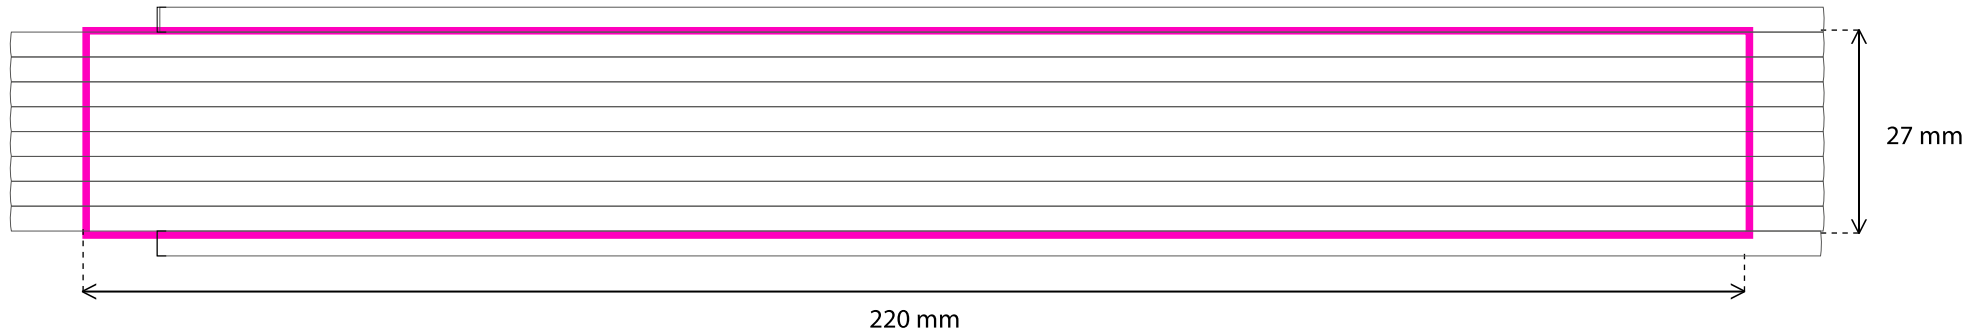

MTx 2m B52 / B75

PMS PRINT – print area size 220 × 27 mm

DIGITAL PRINT – print area size 240 × 33 mm